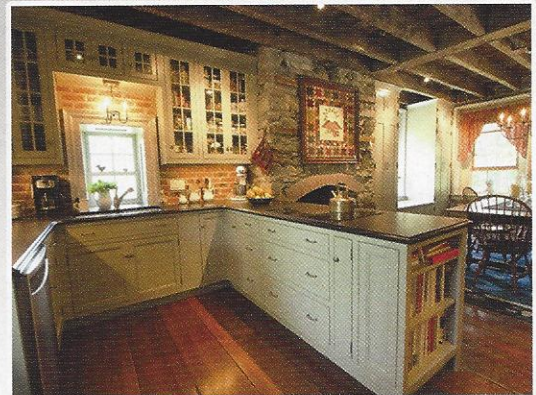

LIVING IN A NUTSHELL

Few interior design books are as hands-on and inspiring as Janet Lee's small spaces DIY décor guide, *Living in a Nutshell*. Lee's mantra for transforming tiny apartments and nooks of all kind is to delight, dazzle and divert. With inspiring photography by Aimée Herring and a handy ranking system to tell you how long each of the more than 100 projects will take to complete, this book is as practical as it is fun. Lee gives the reader plenty of bang for their buck with a "Look, there's more!" inset that offers an extra tip to make each project even more unique. Perfect for those looking to makeover their compact cottage, apartment or doom room dwelling.

EMPTY ARMS

Determination and perseverance are what it took for Bethlehem author Erika Liodice to publish her first novel, *Empty Arms*, a truly inspirational read. When main character Catherine Chase was forced to put her newborn up for adoption at the tender age of 16, everyone told her she would later move on and have a wonderful life with a husband and children when she was ready for them. Now 39, Catherine learns that she and her husband Paul are infertile, and the hope of ever becoming a mother again is instantly shattered. Refusing to give up on motherhood, Catherine risks everything to reconnect with her long-lost daughter. *Empty Arms* beautifully illustrates the powerful bond between a mother and a child, under even the most challenging circumstances.

Barnes & Noble Booksellers | 4445 Southmont Way, Easton
610.515.0376 | barnesandnoble.com | $25

Barnes & Noble Booksellers | 2960 Center Valley Pkwy.
Center Valley | 610.791.3261 | barnesandnoble.com | $11.99

CUSTOM CABINETS MADE JUST FOR YOU
- RIGHT HERE IN THE LEHIGH VALLEY.